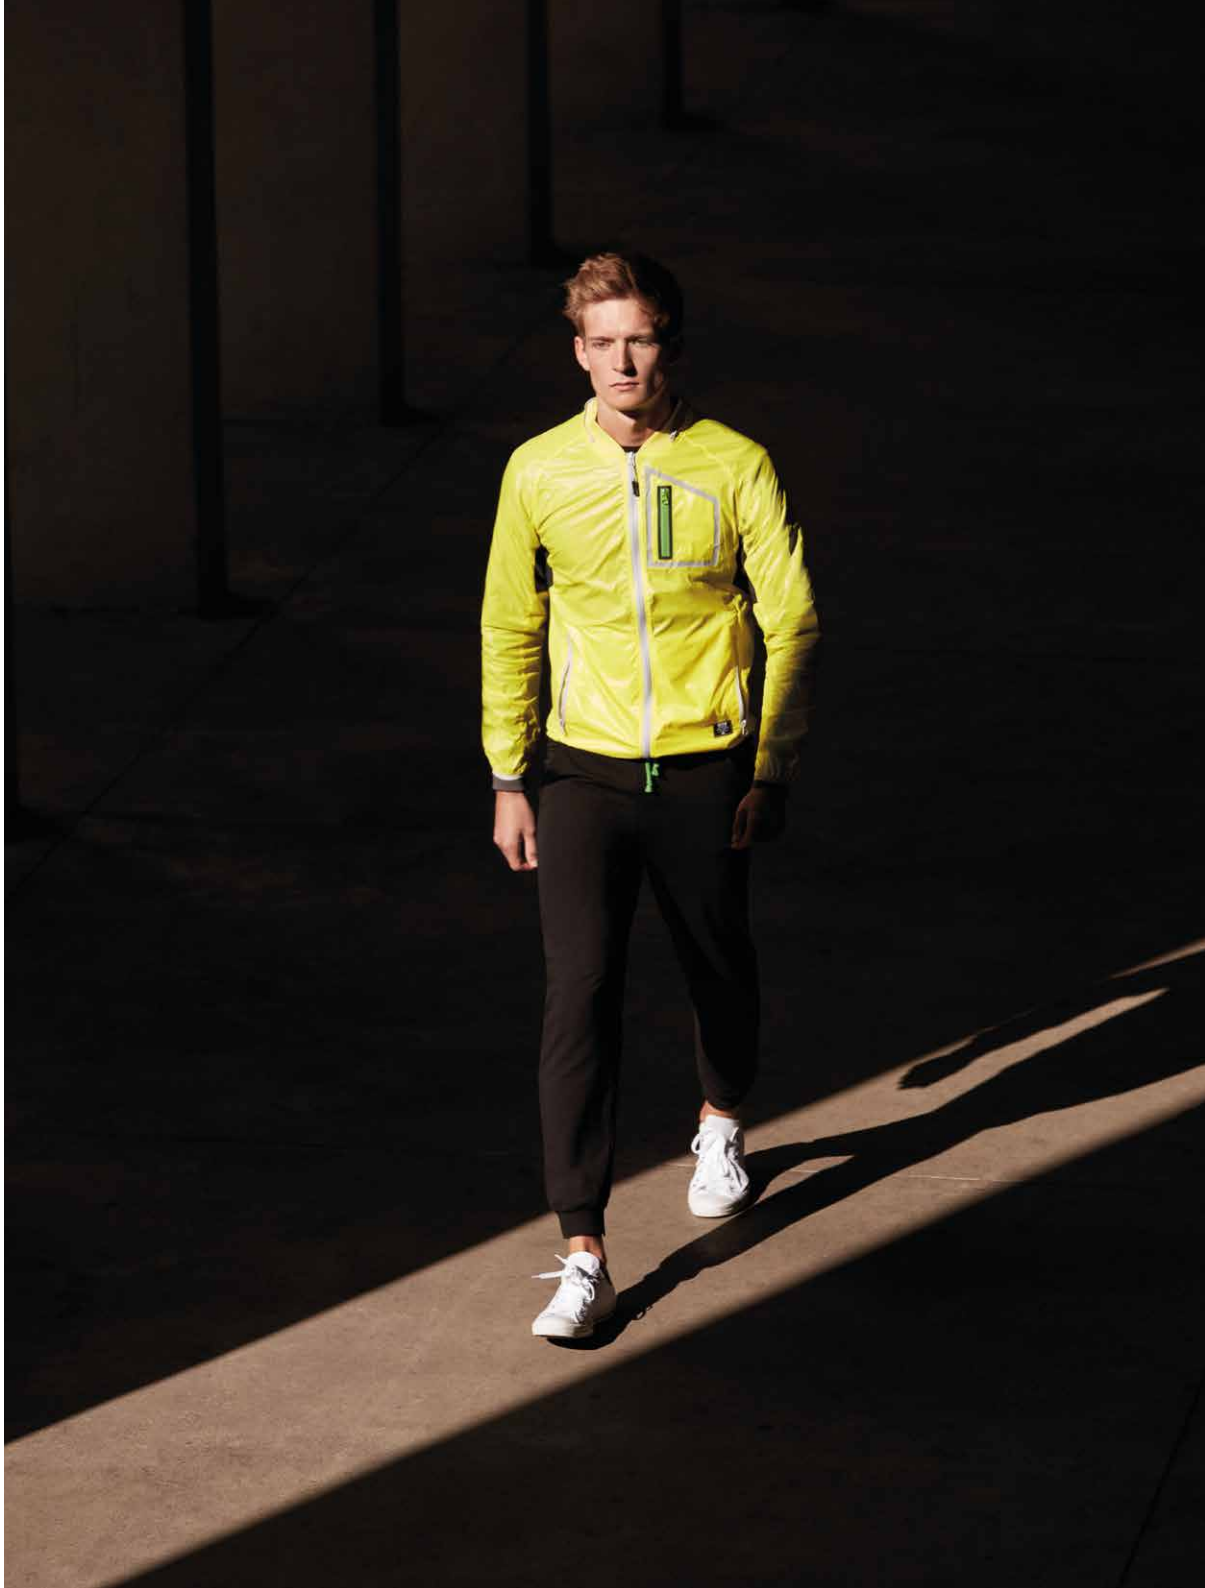

SPRING SUMMER 2017

R P L C

Trend Top W

Sport Fusion Polo M

Trend Leggings W

Trend Trousers M

RPLC

Trend Rectangular Jacket W

Trend Rectangular Fleece W

Essential Tank W

Essential Side T-shirt W

Essential 29 Tank W

R P L C

Sport Fusion Jacket M

Sport Fusion Hoodie Fleece M

Essentialo Logo T-shirt M

Sport Fusion Jacket M

Essential Flag Shorts M

Sport Fusion Swim Boxer M

Trend Square Top W

Trend Square Fleece W

Trend Line Fleece W

Sport Fusion Cross Tank W

Trend Circle T-shirt W

Trend Square Tank W

Trend Blocks Fleece M

Trend Back Line Fleece M

Trend Bermuda M

Essential Diamond Shorts M

Trend Rectangular T-shirt M

Trend Blocks T-shirt M

Trend Triangle T-shirt M